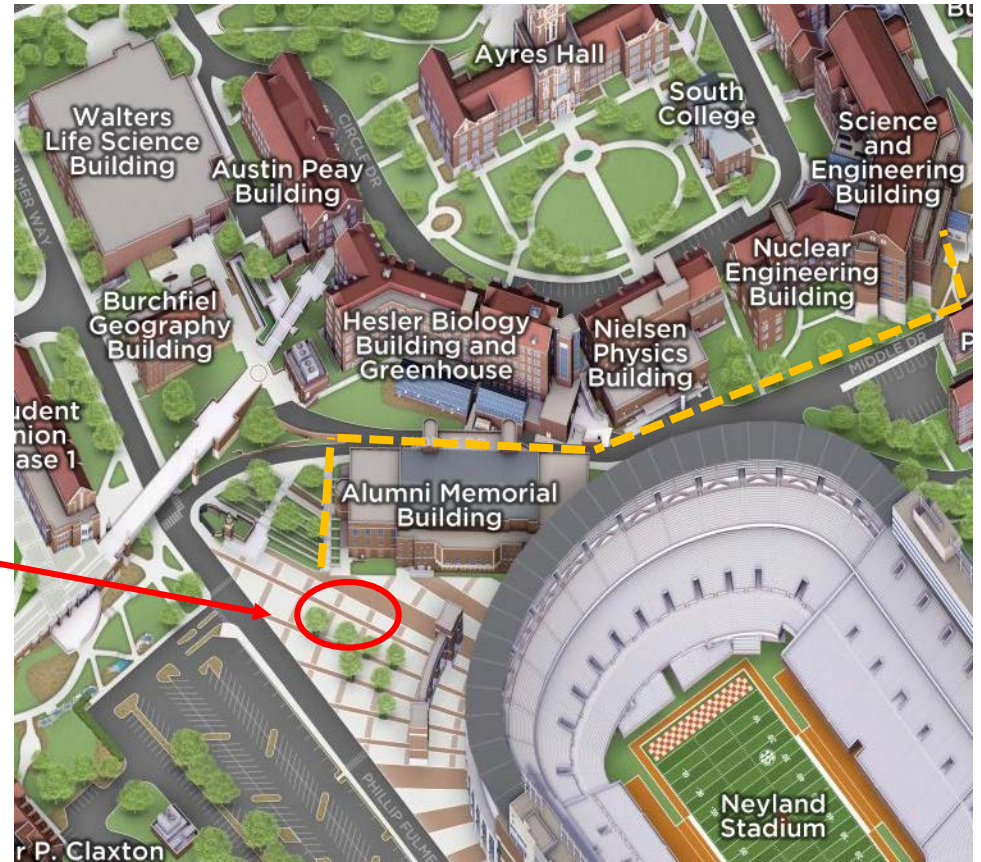

Shuttle picks up at JIAM here

Shuttle leaves for JIAM here

JIAM Shuttle: Monday–Friday

- 7:15 am – 5:15 pm from Neyland Stadium, Gate 21, leaves :15 minutes after the hour
- 7:35 am – 5:35 pm from the JIAM building front door, leaves :35 minutes after the hour

From Neyland Stadium, Gate 21 (Bus Plaza), follow the orange dashed line

- Take the stairs northwest of Alumni Memorial Building.
- Take a right and follow middle drive.
- SERF will be on your left.
- Upon entering SERF, go up one level to the third floor.
- The SMRC is in room 301, behind the staircase.